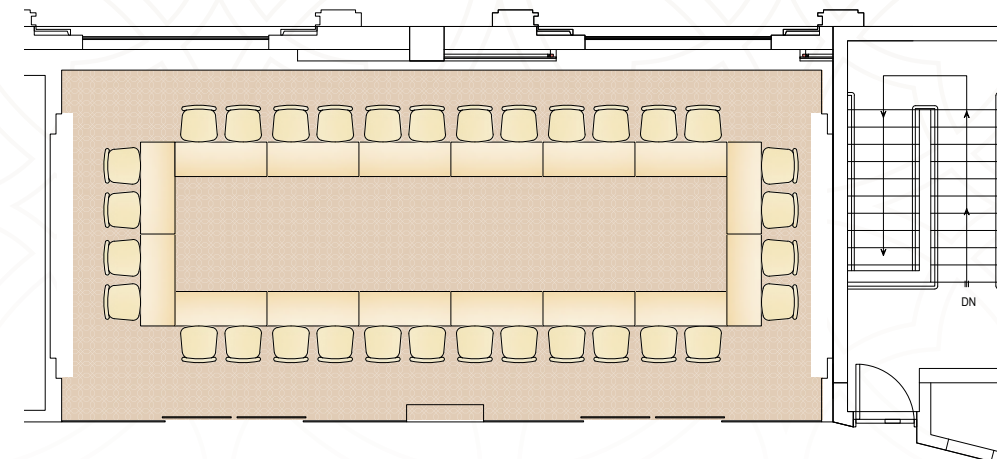

Al Mayassa

HALLS 1 & 2

Al Mayassa Halls

These halls can be used separately or together. They are also available in a range of luxurious appointments. Optimal as top-level meeting and presentation spaces, these halls can also host marquee meetings, media briefings and much more. In wedding scenarios they can also house backroom bands and live musicians.

VENUE					CAPACITY							
	Area (Sq.m)	Length (meters)	Width (meters)	Height (meters)								
					Theater	Boardroom	Classroom	Cabaret	Banquet	Hollow Square	U Shape	Reception
Al Mayassa 1 + 2	80	13	6	7	81	37	63	40	50	48	42	50

HALL 1 / 2 Al Mayassa

VENUE					CAPACITY							
	Area (Sq.m)	Length (meters)	Width (meters)	Height (meters)								
					Theater	Boardroom	Classroom	Cabaret	Banquet	Hollow Square	U Shape	Reception
Al Mayassa 1	40	6.5	6	7	36	19	27	20	24	24	18	25
Al Mayassa 2	40	6.5	6	7	36	19	27	20	24	24	18	25

Al Mayassa Hall 1 / 2

CONFERENCE CONFIGURATIONS

Theatre Style 1

SYMBOL	QUANTITY
	36
BANQUET CHAIR	

Theatre Style 2

SYMBOL	QUANTITY
	21
OFFICE CHAIR	

Al Mayassa Hall 1 / 2

CONFERENCE CONFIGURATIONS