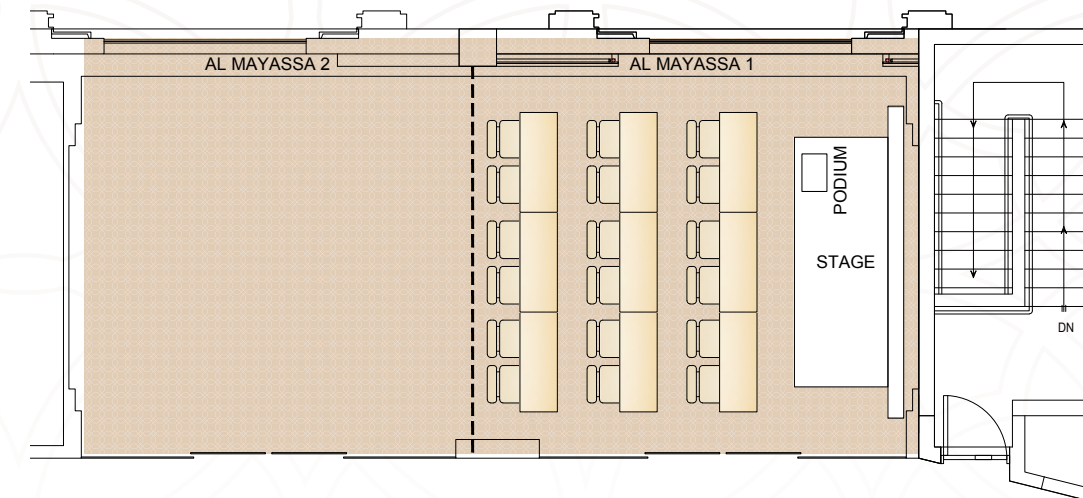

VENUE					CAPACITY							
	Area (Sq.m)	Length (meters)	Width (meters)	Height (meters)								
					Theater	Boardroom	Classroom	Cabaret	Banquet	Hollow Square	U Shape	Reception
Al Mayassa 1 + 2	80	13	6	7	81	37	63	40	50	48	42	50

HALL 1 / 2 Al Mayassa

VENUE					CAPACITY							
	Area (Sq.m)	Length (meters)	Width (meters)	Height (meters)								
					Theater	Boardroom	Classroom	Cabaret	Banquet	Hollow Square	U Shape	Reception
Al Mayassa 1	40	6.5	6	7	36	19	27	20	24	24	18	25
Al Mayassa 2	40	6.5	6	7	36	19	27	20	24	24	18	25

Al Mayassa Hall 1 / 2

CONFERENCE CONFIGURATIONS

Theatre Style 1

SYMBOL	QUANTITY
	36
BANQUET CHAIR	

Theatre Style 2

SYMBOL	QUANTITY
	21
OFFICE CHAIR	

Al Mayassa Hall 1 / 2

CONFERENCE CONFIGURATIONS