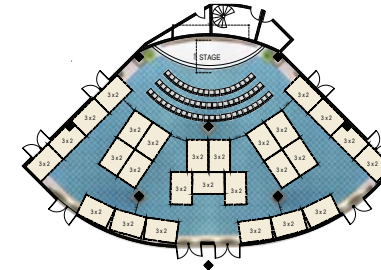

Everything from table sizes, seating options, table dressings, tableware, cutlery and floral arrangements can be customized from a large inventory of options.

VENUE					CAPACITY							
	Area (Sq.m)	Length (meters)	Width (meters)	Height (meters)								
					Theater	Boardroom	Classroom	Cabaret	Banquet	Hollow Square	U Shape	Reception
White Palace Hall	433	33	19	5	400	96	312	256	400	200	49	700

SYMBOL	QUANTITY
	256
	32

White Palace Grand Hall BANQUET CONFIGURATIONS

Concert Style

SYMBOL	QUANTITY	SYMBOL	QUANTITY
	4		28
	28		168

Cocktail Style

SYMBOL	QUANTITY
	50
PAX	700

White Palace Grand Hall EXHIBITION CONFIGURATIONS

OPTION 1

SYMBOL	QUANTITY
	17
	4
	39

OPTION 2

SYMBOL	QUANTITY
	23
	6
	51

OPTION 3

SYMBOL	QUANTITY
	27
	63

White Palace Grand Hall WEDDING CONFIGURATIONS

White Palace Grand Hall + Somou Hall WEDDING CONFIGURATIONS

Catwalk Style

SYMBOL	QUANTITY
 BANQUET CHAIR	208
 8	26
 SOFA	4
 SOFA	4

Make up room with
Bridal Make up Room

SYMBOL	QUANTITY
 BANQUET CHAIR	10
 TABLE	5

THANK YOU

Speak to our consultants today: Phone: +974 4431 7799 | +974 3331 7799, Fax: +974 4411 1504