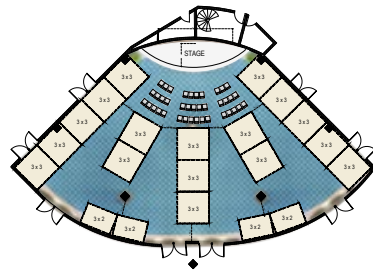

Everything from table sizes, seating options, table dressings, tableware, cutlery and floral arrangements can be customized from a large inventory of options.

VENUE					CAPACITY							
	Area (Sq.m)	Length (meters)	Width (meters)	Height (meters)								
					Theater	Boardroom	Classroom	Cabaret	Banquet	Hollow Square	U Shape	Reception
White Palace Hall	433	33	19	5	400	96	312	256	400	200	49	700

VIP Banquet Style

SYMBOL	QUANTITY
	400
BANQUET CHAIR	
	32

Banquet Style

SYMBOL	QUANTITY
	400
BANQUET CHAIR	
	40

White Palace Grand Hall BANQUET CONFIGURATIONS

VIP Cabaret Style

SYMBOL	QUANTITY
	192
	32

Cabaret Style

SYMBOL	QUANTITY
	256
	32

White Palace Grand Hall BANQUET CONFIGURATIONS

Concert Style

SYMBOL	QUANTITY	SYMBOL	QUANTITY
	4		28
	28		168

Cocktail Style

SYMBOL	QUANTITY
	50
PAX	700

White Palace Grand Hall EXHIBITION CONFIGURATIONS

OPTION 1

SYMBOL	QUANTITY
	17
	4
	39

OPTION 2

SYMBOL	QUANTITY
	23
	6
	51

OPTION 3

SYMBOL	QUANTITY
	27
	63

White Palace Grand Hall WEDDING CONFIGURATIONS

White Palace Grand Hall + Somou Hall WEDDING CONFIGURATIONS