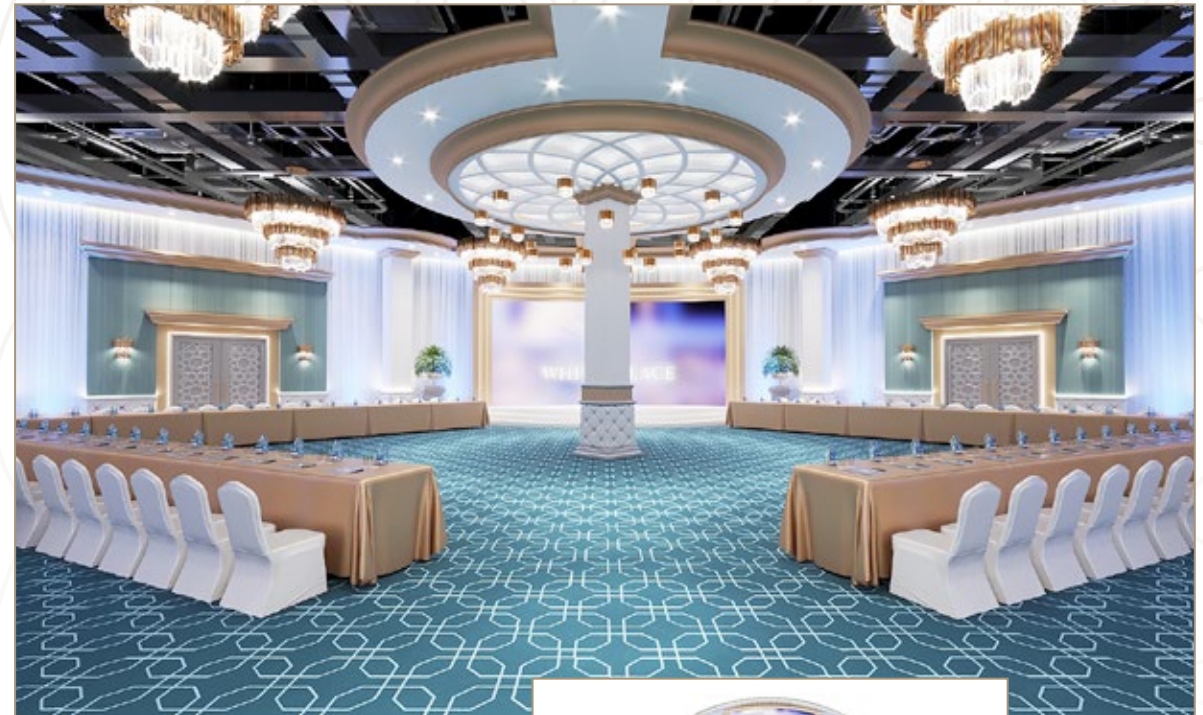

WHITE PALACE

Grand Hall

MAIN BALLROOM

White Palace Grand Hall

Grand in every sense, this ballroom is the central jewel in the White Palace crown. Permanently designed with a full complement of audiovisual solutions, this room is ready to go in the shortest time possible.

Everything from table sizes, seating options, table dressings, tableware, cutlery and floral arrangements can be customized from a large inventory of options.

VENUE					CAPACITY							
	Area (Sq.m)	Length (meters)	Width (meters)	Height (meters)								
					Theater	Boardroom	Classroom	Cabaret	Banquet	Hollow Square	U Shape	Reception
White Palace Hall	433	33	19	5	400	96	312	256	400	200	49	700

Classroom Style 2

SYMBOL	QUANTITY
	312
BANQUET CHAIR	
	104

White Palace Grand Hall CONFERENCE CONFIGURATIONS

VIP U Shape Style

SYMBOL	QUANTITY
	49
VIP CHAIR	
	15
TABLE	

U Shape Style

SYMBOL	QUANTITY
	49
BANQUET CHAIR	
	15
TABLE	

White Palace Grand Hall CONFERENCE CONFIGURATIONS

VIP U Shape Style

SYMBOL	QUANTITY
	34
BANQUET CHAIR	136
	18
TABLE	

U Shape Style

SYMBOL	QUANTITY
	78
BANQUET CHAIR	
	24
TABLE	

White Palace Grand Hall CONFERENCE CONFIGURATIONS