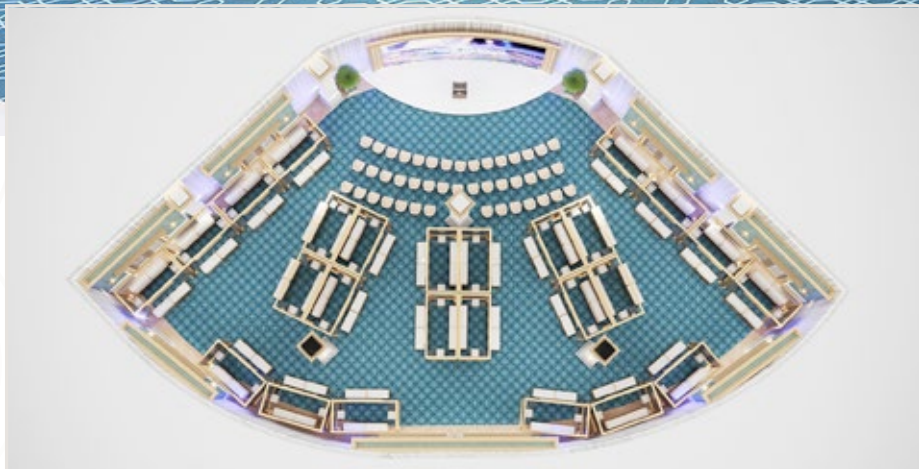

WHITE PALACE

Grand Hall

MAIN BALLROOM

White Palace Grand Hall

Grand in every sense, this ballroom is the central jewel in the White Palace crown. Permanently designed with a full complement of audiovisual solutions, this room is ready to go in the shortest time possible.

SYMBOL	QUANTITY
	256
	32

White Palace Grand Hall BANQUET CONFIGURATIONS

Concert Style

SYMBOL	QUANTITY	SYMBOL	QUANTITY
	4		28
	28		168

Cocktail Style

SYMBOL	QUANTITY
	50
PAX	700

White Palace Grand Hall EXHIBITION CONFIGURATIONS

OPTION 1

SYMBOL	QUANTITY
	17
	4
	39

OPTION 2

SYMBOL	QUANTITY
	23
	6
	51

OPTION 3

SYMBOL	QUANTITY
	27
	63

White Palace Grand Hall WEDDING CONFIGURATIONS

White Palace Grand Hall + Somou Hall WEDDING CONFIGURATIONS

Catwalk Style

SYMBOL	QUANTITY
 BANQUET CHAIR	208
 8	26
 SOFA	4
 SOFA	4

Make up room with
Bridal Make up Room

SYMBOL	QUANTITY
 BANQUET CHAIR	10
 TABLE	5

THANK YOU

Speak to our consultants today: Phone: +974 4431 7799 | +974 3331 7799, Fax: +974 4411 1504