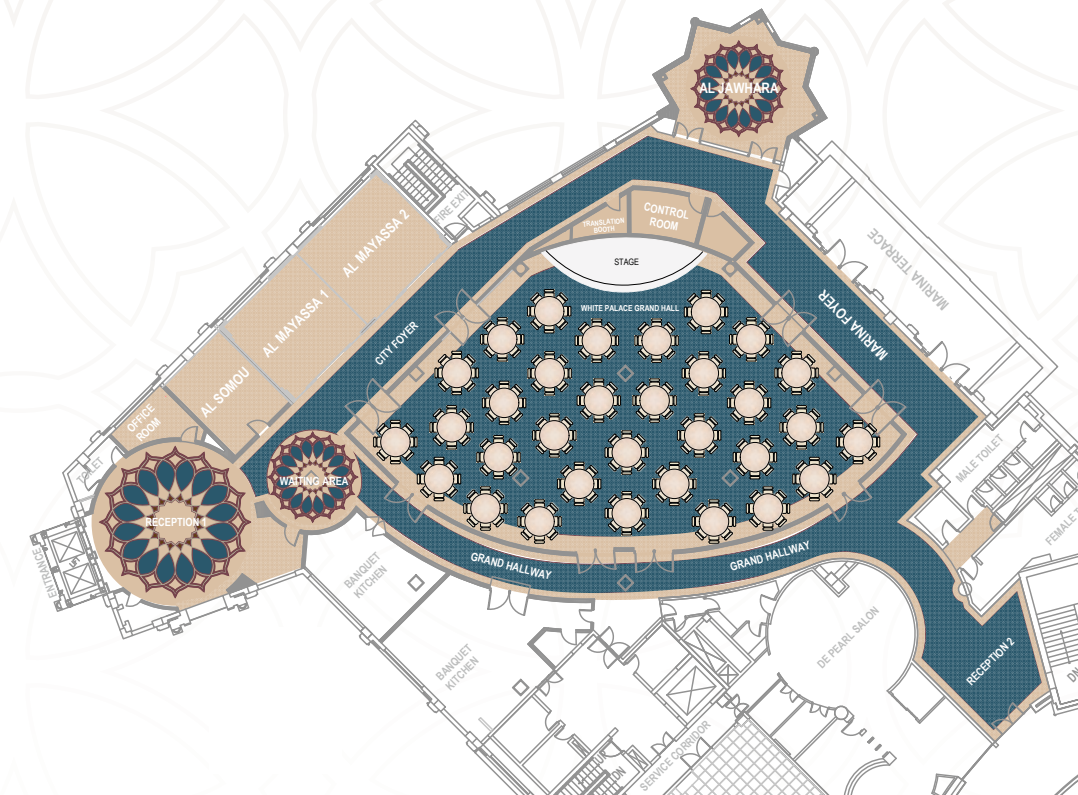

WHITE PALACE

Grand Hall

MAIN BALLROOM

White Palace Grand Hall

Grand in every sense, this ballroom is the central jewel in the White Palace crown. Permanently designed with a full complement of audiovisual solutions, this room is ready to go in the shortest time possible.

Everything from table sizes, seating options, table dressings, tableware, cutlery and floral arrangements can be customized from a large inventory of options.

VENUE					CAPACITY							
	Area (Sq.m)	Length (meters)	Width (meters)	Height (meters)								
					Theater	Boardroom	Classroom	Cabaret	Banquet	Hollow Square	U Shape	Reception
White Palace Hall	433	33	19	5	400	96	312	256	400	200	49	700

White Palace Grand Hall CONFERENCE CONFIGURATIONS

VIP U Shape Style

SYMBOL	QUANTITY
	34
BANQUET CHAIR	136
	18
TABLE	

U Shape Style

SYMBOL	QUANTITY
	78
BANQUET CHAIR	
	24
TABLE	

White Palace Grand Hall CONFERENCE CONFIGURATIONS

SYMBOL	QUANTITY
	256
	32

White Palace Grand Hall BANQUET CONFIGURATIONS

Concert Style

SYMBOL	QUANTITY	SYMBOL	QUANTITY
	4		28
	28		168

Cocktail Style

SYMBOL	QUANTITY
	50
PAX	700

White Palace Grand Hall EXHIBITION CONFIGURATIONS