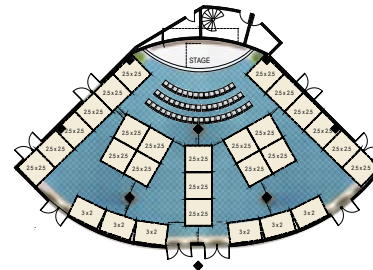

Everything from table sizes, seating options, table dressings, tableware, cutlery and floral arrangements can be customized from a large inventory of options.

VENUE					CAPACITY							
	Area (Sq.m)	Length (meters)	Width (meters)	Height (meters)								
					Theater	Boardroom	Classroom	Cabaret	Banquet	Hollow Square	U Shape	Reception
White Palace Hall	433	33	19	5	400	96	312	256	400	200	49	700

VIP Banquet Style

SYMBOL	QUANTITY
	400
BANQUET CHAIR	
	32

Banquet Style

SYMBOL	QUANTITY
	400
BANQUET CHAIR	
	40

White Palace Grand Hall BANQUET CONFIGURATIONS

VIP Cabaret Style

SYMBOL	QUANTITY
	192
	32

Cabaret Style

SYMBOL	QUANTITY
	256
	32

White Palace Grand Hall BANQUET CONFIGURATIONS

Concert Style

SYMBOL	QUANTITY	SYMBOL	QUANTITY
	4		28
	28		168

Cocktail Style

SYMBOL	QUANTITY
	50
PAX	700

White Palace Grand Hall EXHIBITION CONFIGURATIONS

OPTION 1

SYMBOL	QUANTITY
	17
	4
	39

OPTION 2

SYMBOL	QUANTITY
	23
	6
	51

OPTION 3

SYMBOL	QUANTITY
	27
	63

White Palace Grand Hall WEDDING CONFIGURATIONS

White Palace Grand Hall + Somou Hall WEDDING CONFIGURATIONS